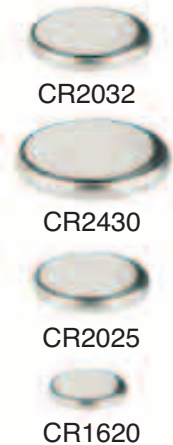

# 5800 Wireless Replacement Battery Chart

Product	Battery Type
5800CO	CR123
5800MICRA	CR1620 coin cell
5800PIR-RES	CR123
5800PIR	CR123
5800PIR-COM	CR123
5800PIR-OD	AA lithium (Qty 4)
5800RPS	CR1620 coin cell
5800SS1	CR2
5800WAVE	WALYNX-RCHB-SC
5801	CR123
5802	CR1/3N (not replaceable)
5802MN	CR2032 coin cell
5804	CR2025 coin cell (Qty 2)
5804BD	CR2430 (Qty 2)
5804BDV	CR2430 (Qty 2)
5804Watch	CR2025 coin cell
5805-6	CR2032 coin cell
5806	9 volt alkaline (Qty 2)
5808	CR123 (Qty 2)
5808LST	CR123 (Qty 2)
5808W3/5806W3	CR123
5809	CR123
5811	CR2032
5811BR	CR2032
5814	CR2430
5815	CR123
5816	CR123

Product	Battery Type
5816MN	CR123
5817	CR123
5817CB	CR123
5818	CR123
5818MNL	AAA lithium*
5819	CR123
5819WHS	CR123
5819BRS	CR123
5820L	AAA lithium*
5821	CR123
5827	9 volt alkaline
5828V	AA alkaline (Qty 3)
5839	9 volt Lithium
5853	CR123 (Qty 2)
5869	CR123
5870API-WH	CR2
5870API-GY	CR2
5878	CR2032 coin cell
5890	CR123 (Qty 2)
5890PI	CR123 (Qty 2)
5894PI	CR123 (Qty 3)
5897-35	CR123 (Qty 4)
5898	AA lithium (Qty 4)
LYNX Plus/LYNX Touch	LYNXRCHKIT-HC LYNXRCHKIT-SC LYNXRCHKIT-SHA